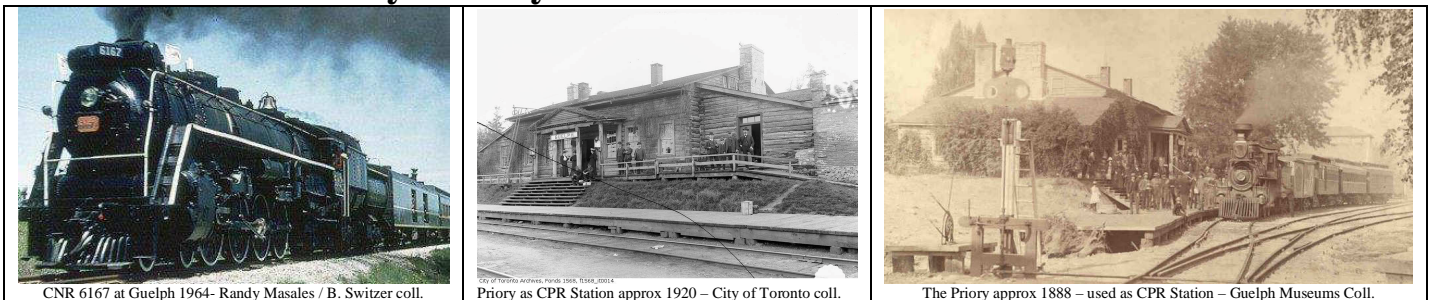

Join or re-new with the GHRA Today

We Restore

We go on display & Organize Excursion trains

We Research Railway History & Collect artifacts

. Join us to get involved in our projects or support our efforts. Our group has low administrative costs (~\$1000/year) and your membership dues go directly to our restoration activities and projects. \$13,000 has been spent on CPR 436994 since 2010 and viewed by thousands of adults and children in Guelph.